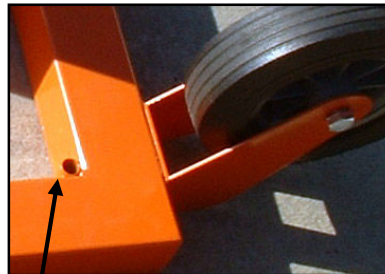

Heavy Duty Mobile Patrol Stand

- Provides an easy way to add mobility to your traffic calming efforts
- Fits into standard pick-up truck bed
- 36" x 33" Steel base ensures stability-powder coated safety orange
- Your choice of 6 or 8 foot aluminum pole-3.5" diameter
- Long life 10" solid wheels
- 4 anchor holes

IDEAL FOR:

Multimodal terminals
Controlled campus roads
Dock traffic
Primary facility entrance
Forklift traffic

Fits easily into the bed of a pickup

Anchor holes for extra stability

One person operation to tilt and roll to new location