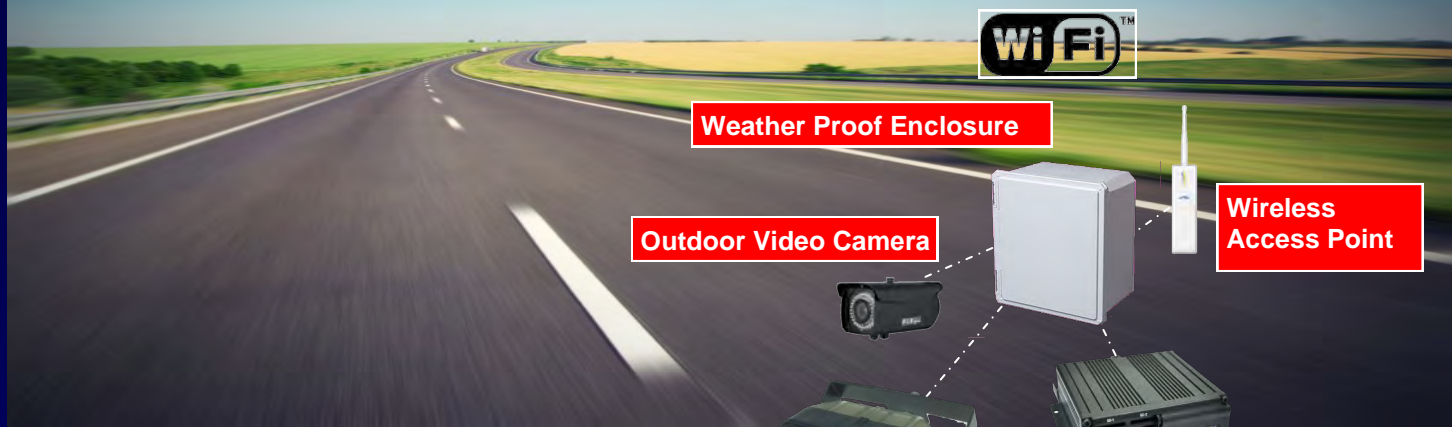

Stay out of the dark with your Lightcast Radar Speed Camera

Weather Proof Enclosure

Outdoor Video Camera

Wireless Access Point

Digital Video Recorder

Radar Unit

The outdoor rated Lightcast Radar Speed Camera is a completely customizable system with a base unit providing agencies with the ability to remotely monitor events such as the speed of vehicles, a front view or their license plate. Record all vehicle speeds or set thresholds to speeds needing recordings. The speed of the vehicle is overlaid on the recorded video images and recorded second by second for review "Real Time" or "Playback".

Optional Wireless 802.11a/b/g/n is available to allow remote access to your remote monitoring site. Multiple sites can be viewed from a Central Management Site. The system is compatible with 3G/4G or Wireless Mesh connectivity. All components are FCC Part 15 compliant.

The base unit configuration consists of:

- Secure NEMA 4 rated Outdoor enclosure with IP67 plug play connectors
- Ruggedized Digital Video Recorder (80GB hard drive)
- Removable Compact Flash (CF) Card for Video Transfer
- One Outdoor High Resolution Day and Night Camera - Color PTZ Day and Night 26x Zoom Camera
- Outdoor Radar Unit
- Internal On/Off Switch , AC 110v with DC adapter
- Rj45 Ethernet connection for video download and wired remote view
- Mounting brackets (call to specify)
- 1 year manufacturer warranty (international shipping not included)